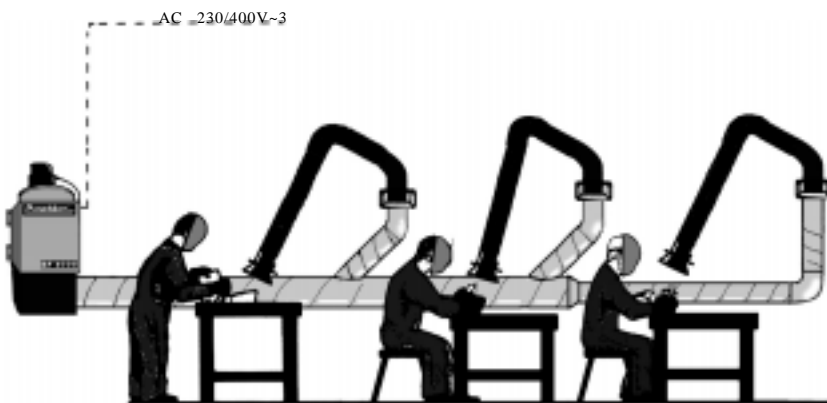

## Alt. 1

EA-S Arm mounted on a PlymoVent Caddie filter.

## Alt. 2

Central system: 3x EA-3 with one fan FS-4700.  
Recommended fan per  
no. of arm  
FS-3000: 2-3 arm.  
FS-4700: 3-4 arm.  
FA-6000: 4-5 arm.

## Alt. 3

Central system: 3x EA-3 connected to an  
electrostatic filter EF-3000.  
Recommended filter per no. of arms  
– EF-2000: 1-2 arms.\*  
– EF-3000: 1-3 arms.\*  
– EF-5000: 2-5 arms.\*  
When more arms are required use  
ASE-12 (se Alt. 2).